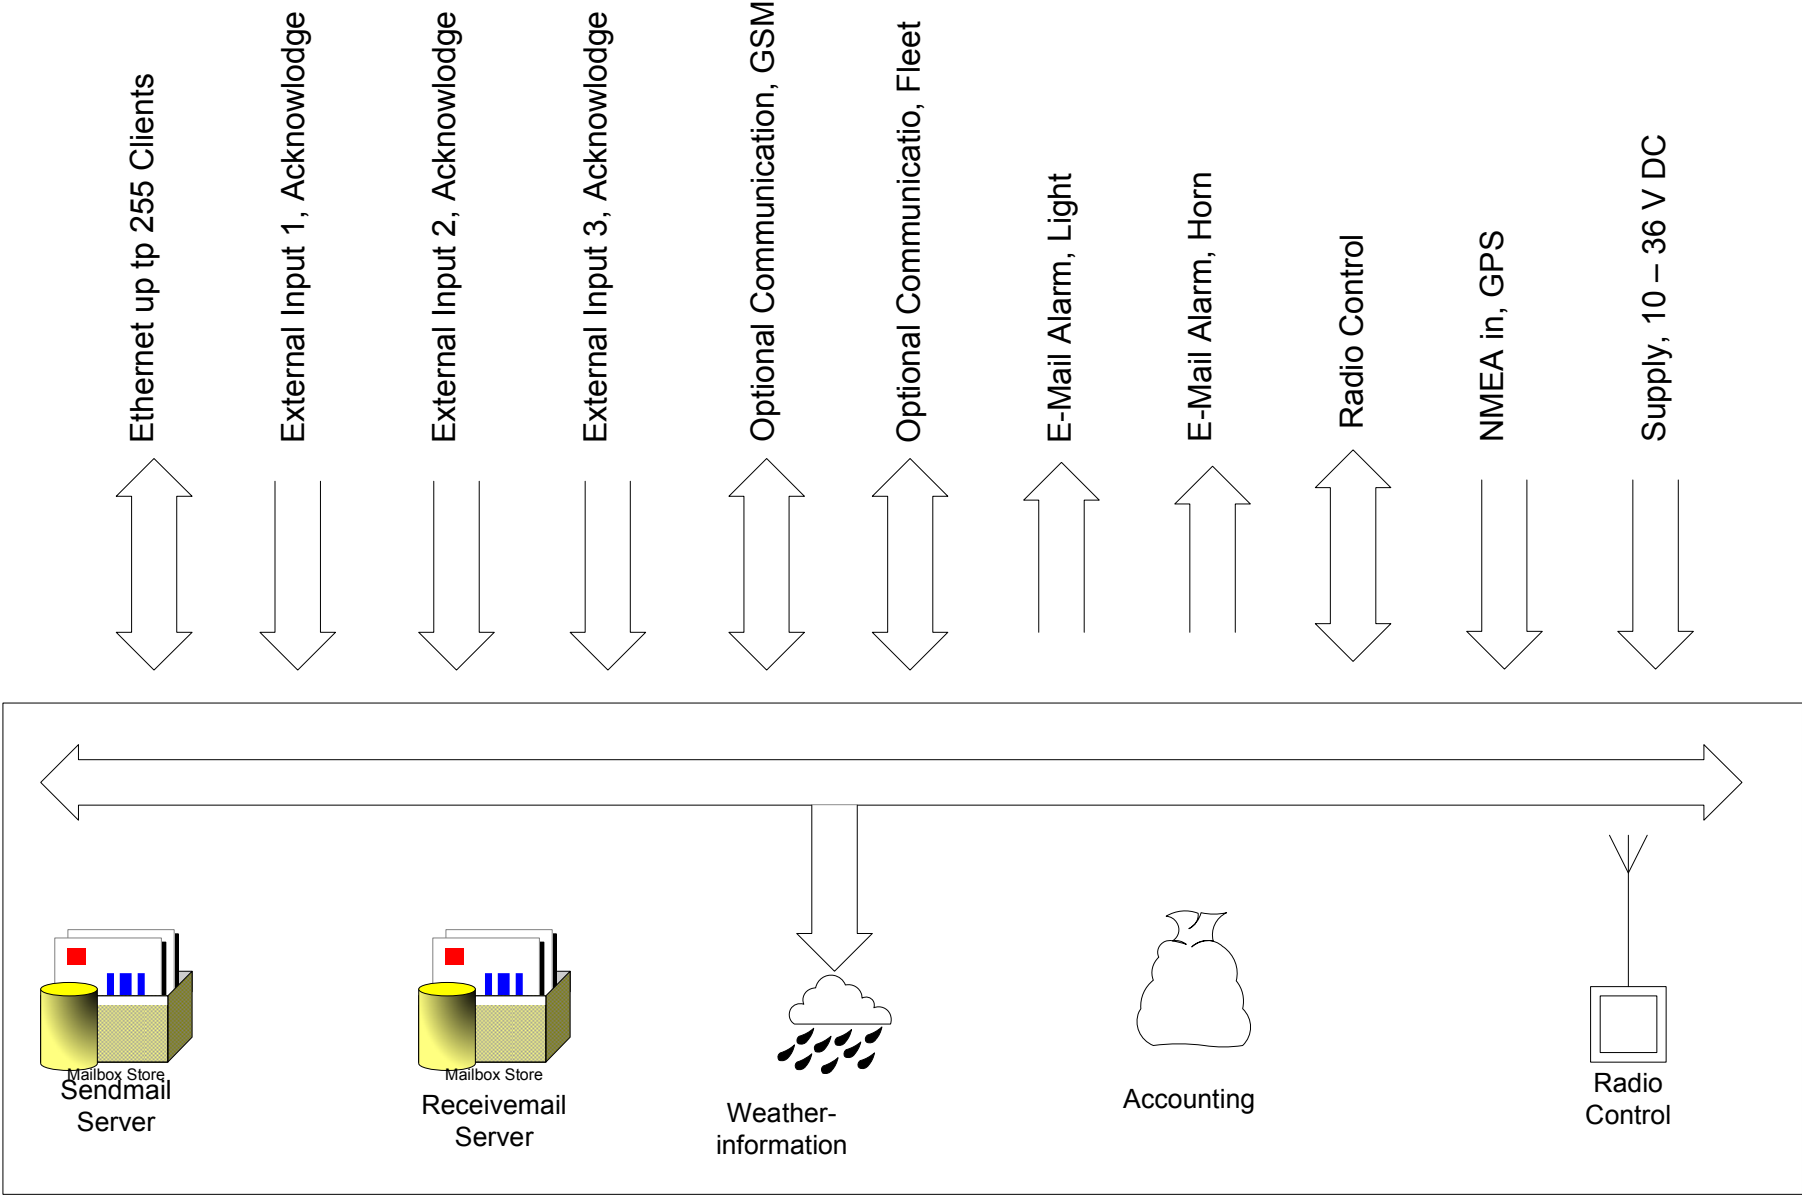

GLN Professional Lite

GLN Professional Basic

Shipsserver ELSE Connections

GLN Network Control Center

Shipping Company

Agent

Privat E-Mail

Radio Station 1

Radio Station 2

Radio Station 3

GLN Stations

Shipsserver ELSE

- Automated Link Establishing
- Public E-Mail Adress
- External E-Mail Access
- Spam Filter at Shore
- Virus Scan at Shore
- E-Mail ,Stripping'
- Online Compression
- Fallback to Fleet, GSM, IRIDIUM, UMTS
- Multi Client Server
- Free Crewmailing
- Free Weather Server Access
- Encrypted Data Transfer
- Public E-Mail Adress
- Access to any Station inside the Global Link Network

- DAO, Kiel Radio, On Air
- HEB, Bern Radio, On Air
- DZO, Manila Radio, On Air
- KKL, Washington State, On Air
- WLO, Alabama, Under Development
- LSD836, Argentina Radio, Under Development
- South Africa, Under Construction
- Australia, Under Construction
- Pathagonia, Under Development
- Rogaland, Under Development
- Bodoe, Under Development