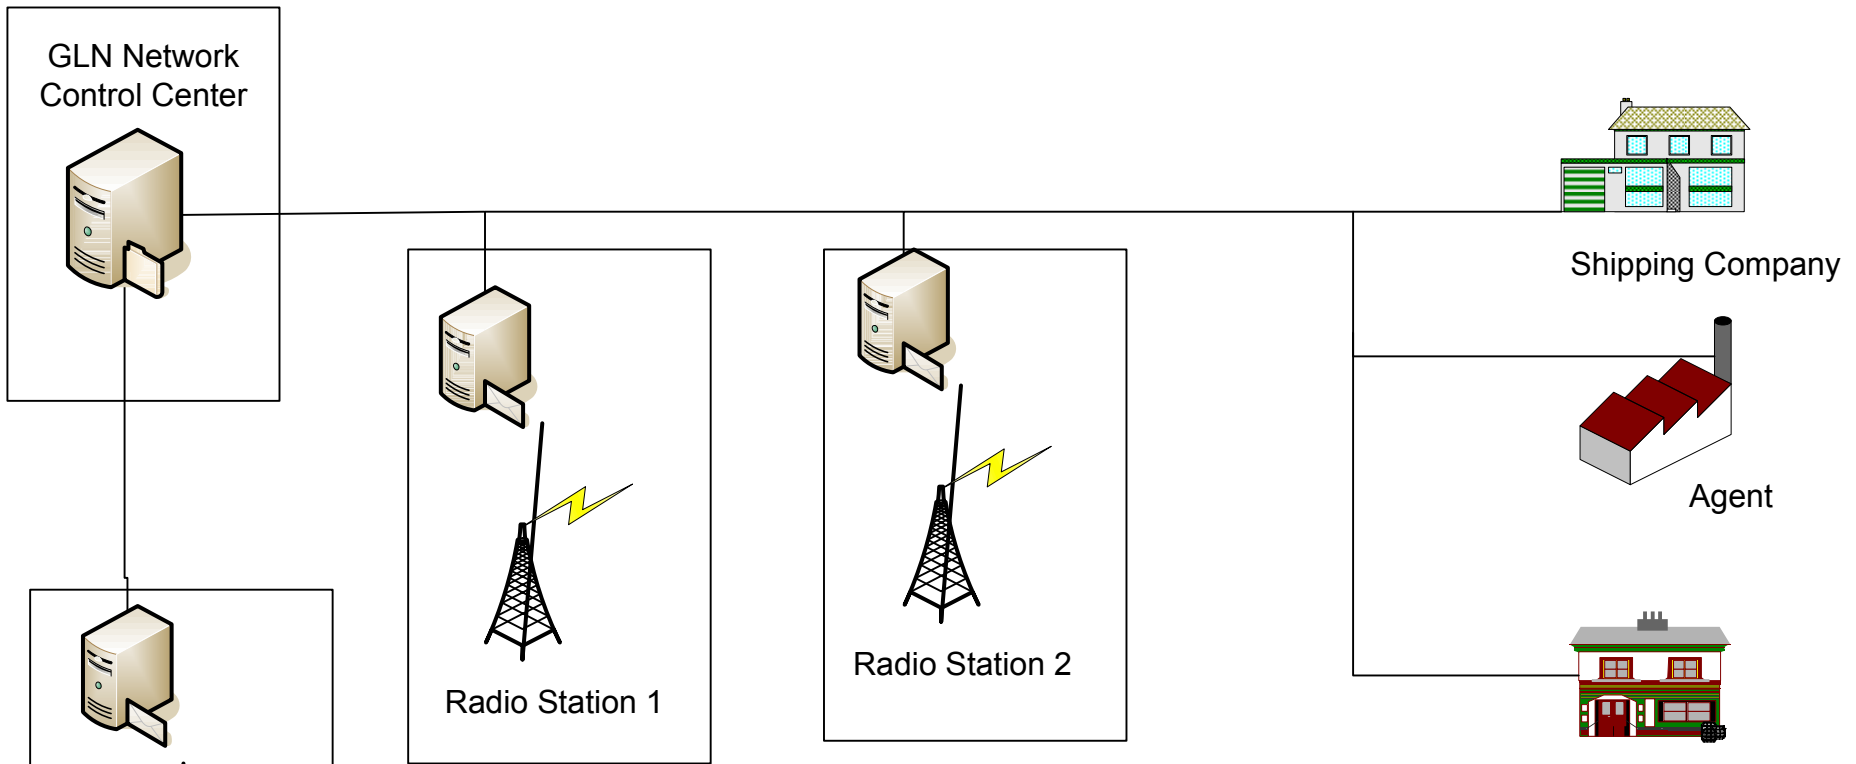

GLN Professional Lite

GLN Professional Basic

Shipsserver ELSE Connections

GLN Network Control Center

Shipping Company

Agent

Privat E-Mail

Radio Station 1

Radio Station 2

Radio Station 3

GLN Stations

Shipsserver ELSE

- Automated Link Establishing
- Public E-Mail Adress
- External E-Mail Access
- Spam Filter at Shore
- Virus Scan at Shore
- E-Mail ,Stripping'
- Online Compression
- Fallback to Fleet, GSM, IRIDIUM, UMTS
- Multi Client Server
- Free Crewmailing
- Free Weather Server Access
- Encrypted Data Transfer
- Public E-Mail Adress
- Access to any Station inside the Global Link Network