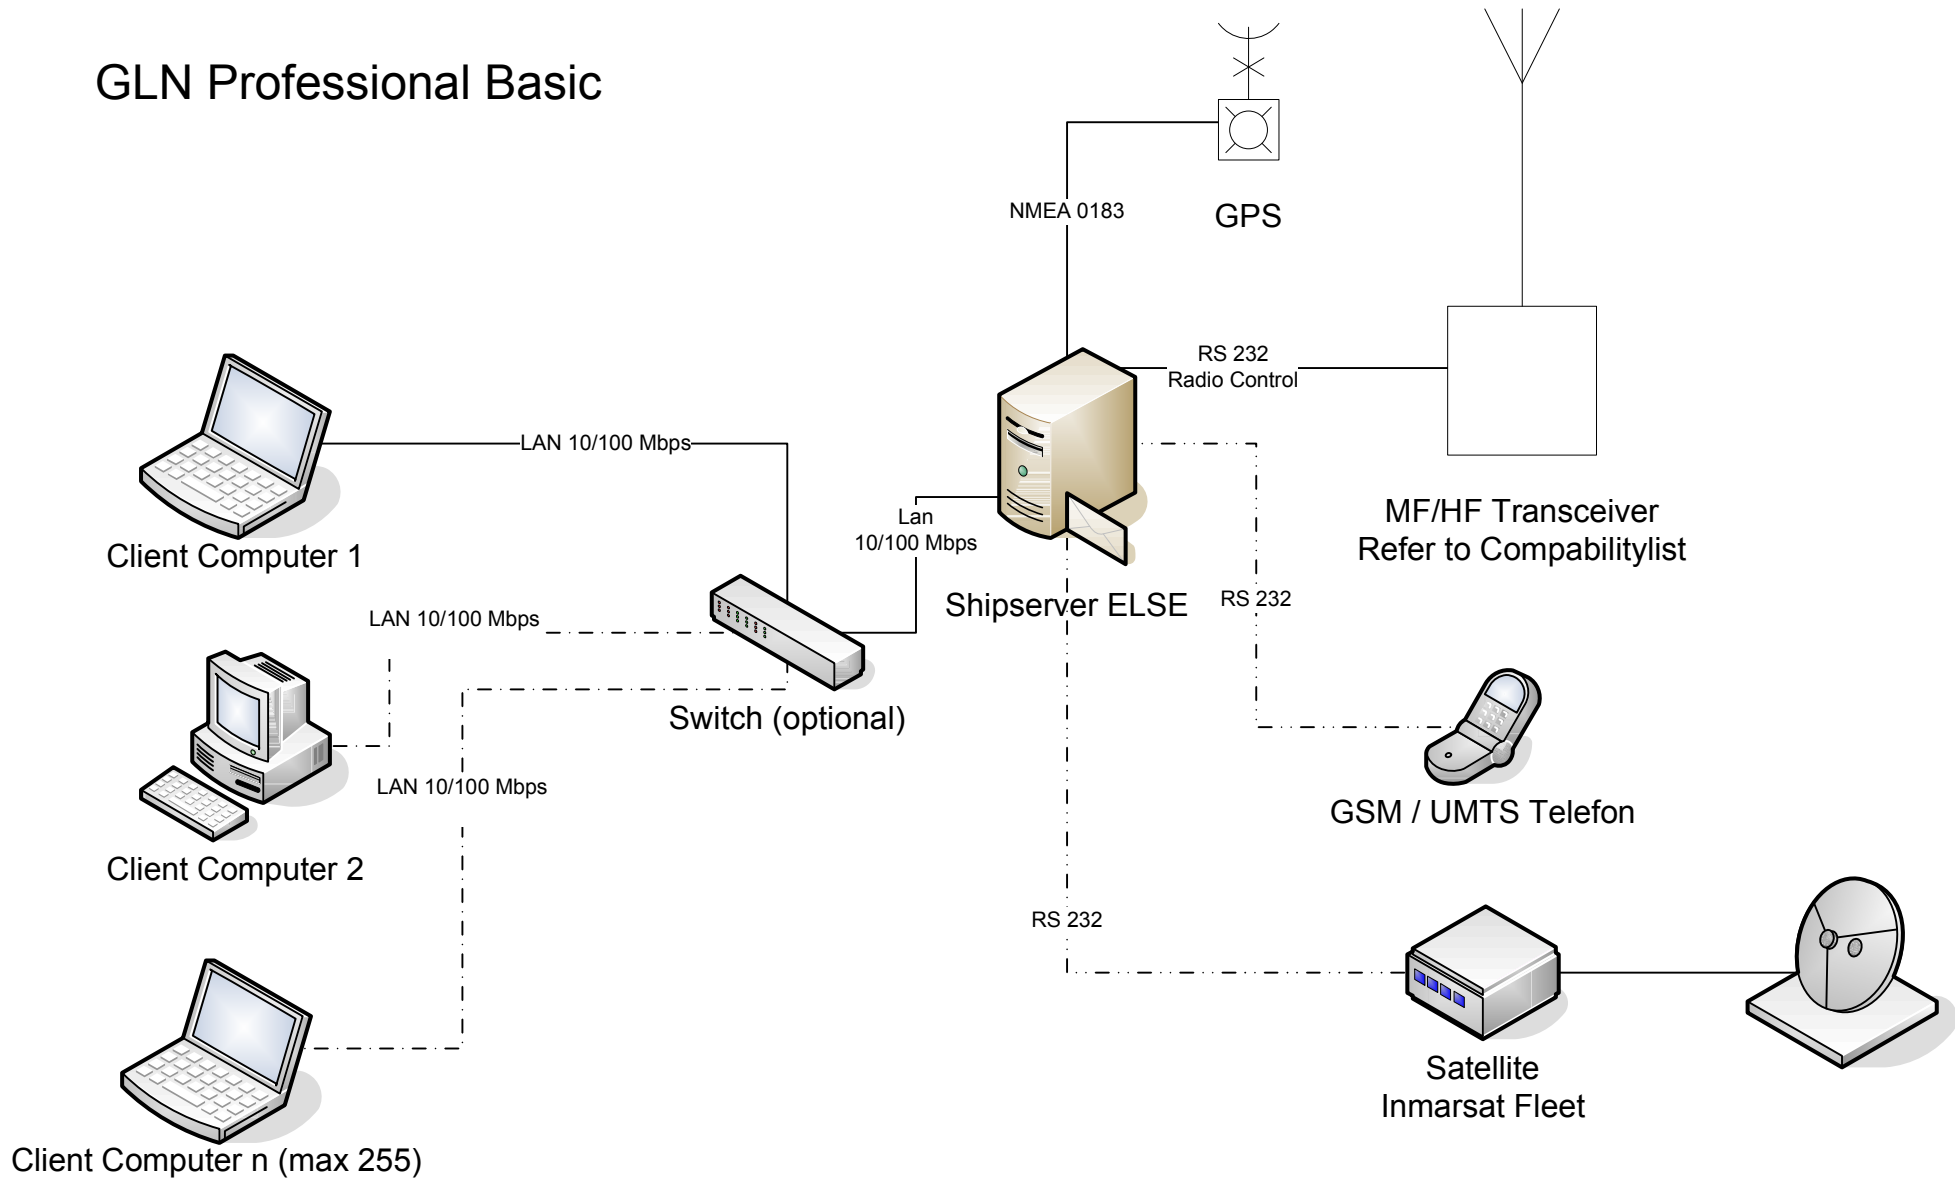

GLN Professional Lite

GLN Professional Basic

Shipsserver ELSE Connections

GLN Network Control Center

Shipping Company

Agent

Privat E-Mail

Radio Station 1

Radio Station 2

Radio Station 3

GLN Stations

Shipsserver ELSE

- Automated Link Establishing
- Public E-Mail Adress
- External E-Mail Access
- Spam Filter at Shore
- Virus Scan at Shore
- E-Mail ,Stripping'
- Online Compression
- Fallback to Fleet, GSM, IRIDIUM, UMTS
- Multi Client Server
- Free Crewmailing
- Free Weather Server Access
- Encrypted Data Transfer
- Public E-Mail Adress
- Access to any Station inside the Global Link Network