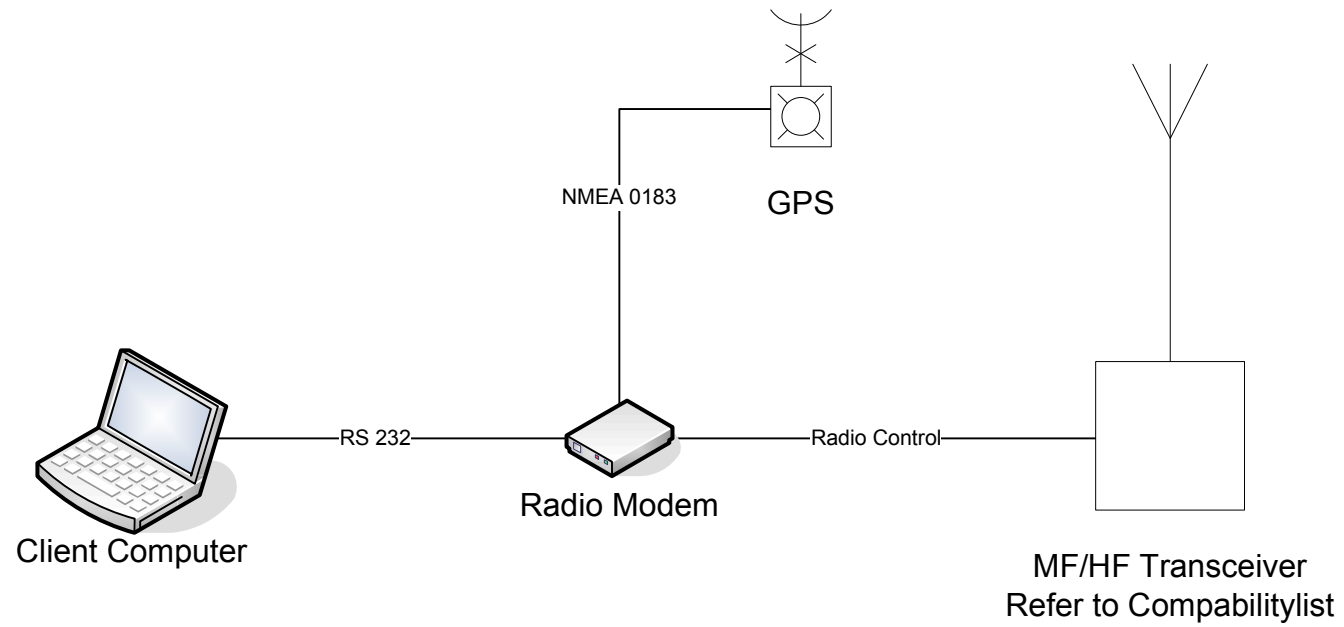

GLN Professional Lite

GLN Professional Basic

Shipsserver ELSE Connections

GLN Network Control Center

Shipping Company

Agent

Privat E-Mail

Radio Station 1

Radio Station 2

Radio Station 3

GLN Stations

Shipsserver ELSE

- Automated Link Establishing
- Public E-Mail Adress
- External E-Mail Access
- Spam Filter at Shore
- Virus Scan at Shore
- E-Mail ,Stripping'
- Online Compression
- Fallback to Fleet, GSM, IRIDIUM, UMTS
- Multi Client Server
- Free Crewmailing
- Free Weather Server Access
- Encrypted Data Transfer
- Public E-Mail Adress
- Access to any Station inside the Global Link Network